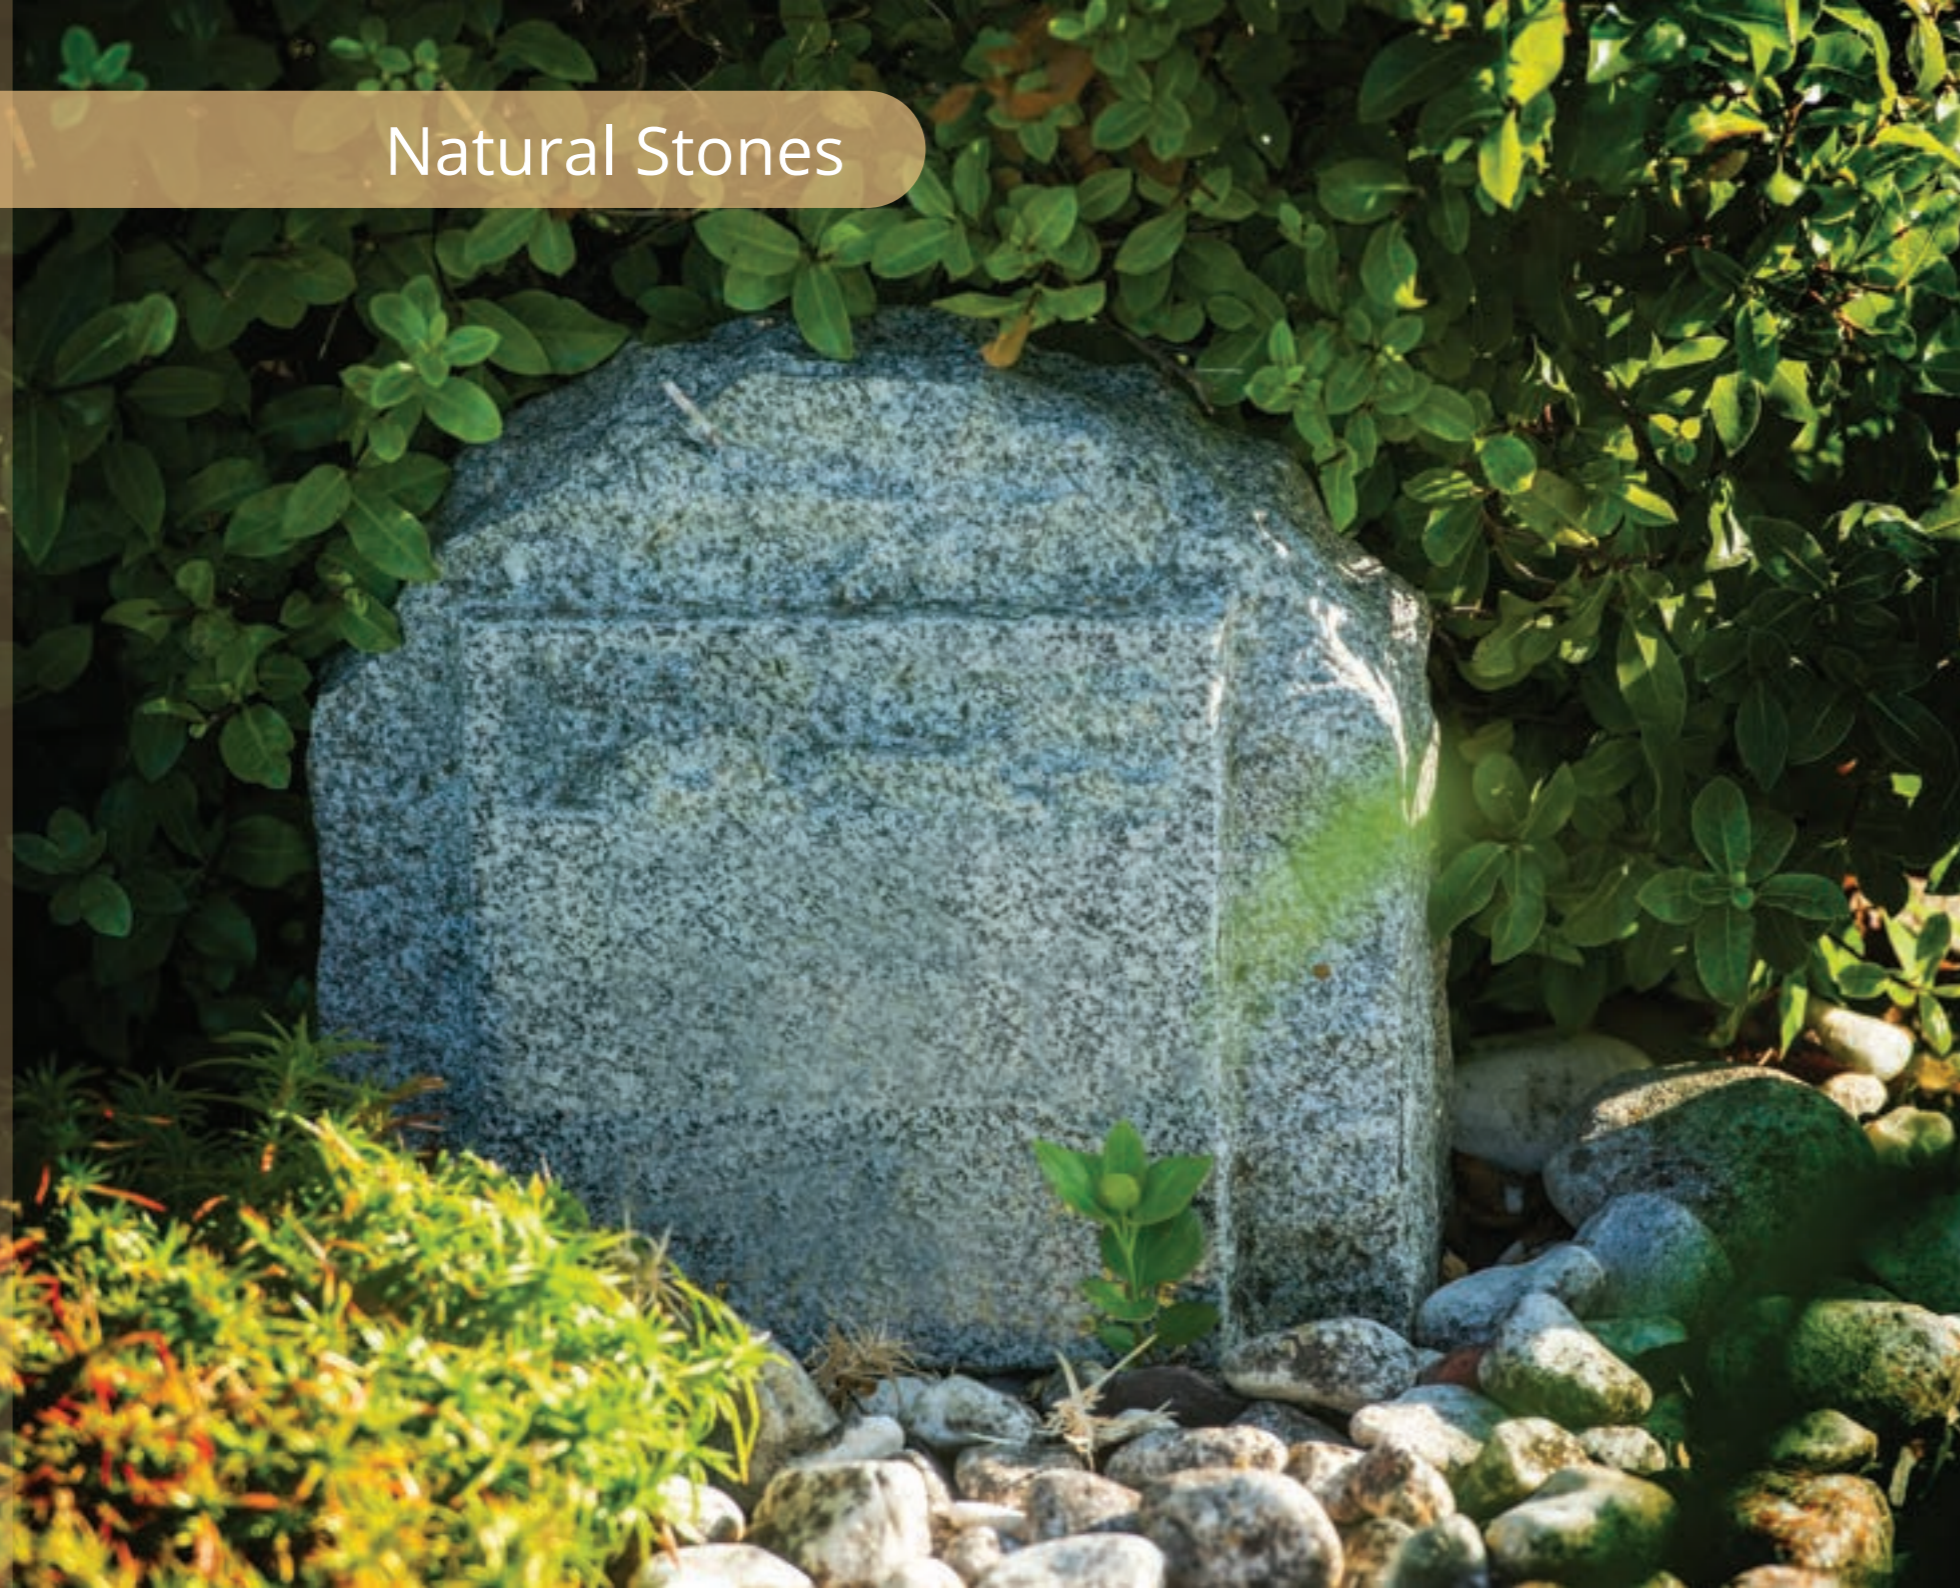

Colour: Blue Pearl
Finish: Polished
Size: 7" x 7" x 7"

Bromsgrove

Heart shaped cube, no base

Colour: South African Dark Grey
Finish: Polished
Size: 12" x 12" x 6.25"

Natural Stones

This range of smaller granite memorials can be used to compliment family gardens, tree or rose beds or as an alternative to the traditional plaque. They may also be used to mark the ashes' burial plot within a private space or a communal area.