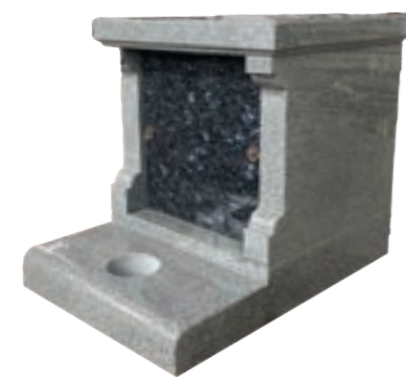

Yate (Scroll)

Ashes vault, scroll top,
front panel removes

Colour: Sera Grey Base Product
with Blue Pearl
Finish: Polished
Size: 2'2" x 1'4" x 2'0"

Yate (Double)

Ashes vault ONLY
Double back to back.

Colour: Sera Grey Base Product
with Blue Pearl
Finish: Polished
Size: 1'7" x 1'5" x 4'0"