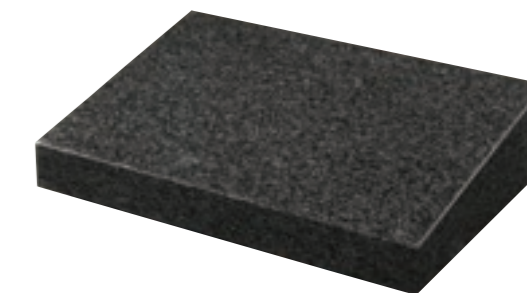

Davenham

Wedge design

Colour: South African Dark Grey
Finish: Polished
Size: 4'-2" x 1'6" x 1'