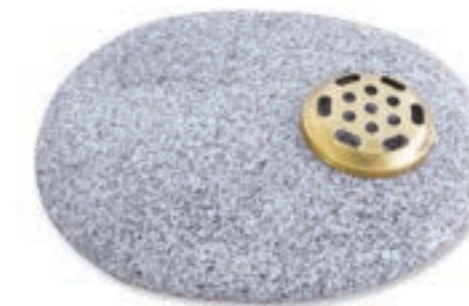

Brixham

Polished boulder with or without a bore hole for flowers

Colour: Cathay
Finish: Polished
Size: 18" x 15"