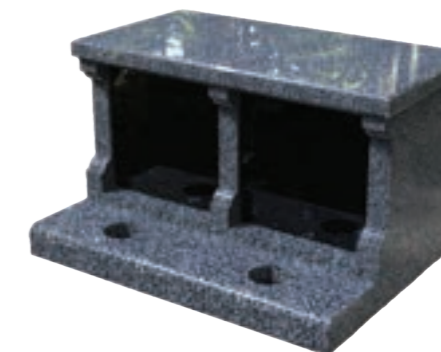

Yate (Family)

Ashes vault ONLY
Double side by side

Colour: Sera Grey Base Product
with Blue Pearl
Finish: Polished
Size: 1'7" x 2'8" x 2'0"