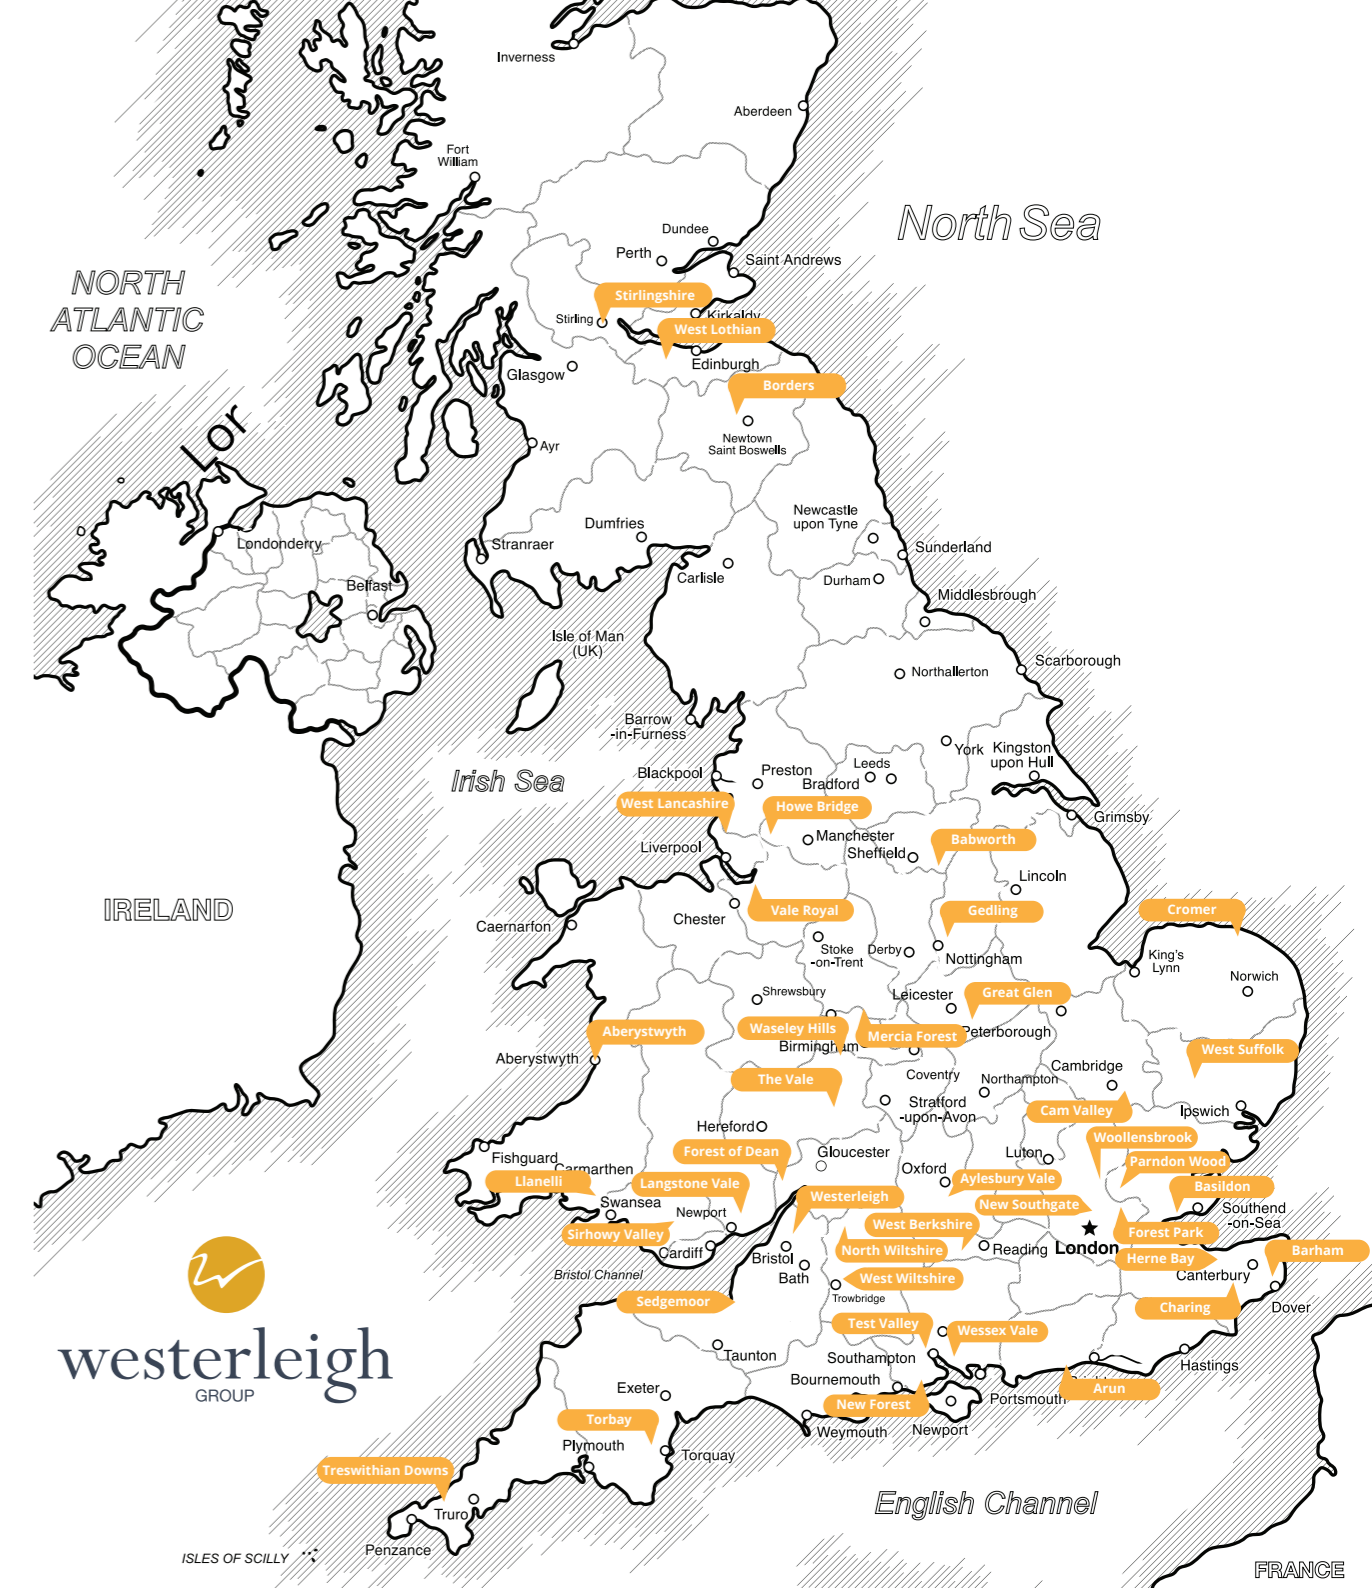

West Berkshire Crematorium

Bath Road, Thatcham, Berkshire, RG19 4LD
T: 01635 872 577 **E:** westberkshire@westerleighgroup.co.uk
W: www.westberkshirecrematorium.co.uk

Westerleigh Cemetery & Crematorium

Westerleigh Road, Westerleigh, Bristol, BS37 8QP
T: 01179 374 619 **E:** westerleighcrematorium@westerleighgroup.co.uk
W: www.westerleighcrem.co.uk

West Lothian Crematorium

Cousland Wood, Starlaw Place, Off Starlaw Road, West Lothian, EH54 7FD
T: 01506 415 028 **E:** westlothian@westerleighgroup.co.uk
W: www.westlothiancrematorium.co.uk

West Suffolk Cemetery & Crematorium

Risby, Bury St Edmunds, IP28 6RR
T: 01284 755 118 **E:** westsuffolk@westerleighgroup.co.uk
W: www.westsuffolkcrematorium.co.uk

West Wiltshire Crematorium

Devizes Road, Semington, Trowbridge, BA14 6HL
T: 01380 871 101 **E:** westwiltshire@westerleighgroup.co.uk
W: www.westwiltshirecrem.co.uk

West Lancashire Cemetery & Crematorium

Pippin Street, Burscough, Ormskirk, Lancashire, L40 7SP
T: 01704 898 840 **E:** westlancashire@westerleighgroup.co.uk
W: www.westlancashirecrematorium.co.uk

Woollensbrook Cemetery & Crematorium

Hertford Road, Hoddesdon, Hertfordshire, EN11 9BS
T: 01992 705 900 **E:** woollensbrook@westerleighgroup.co.uk
W: www.woollensbrookcrematorium.co.uk