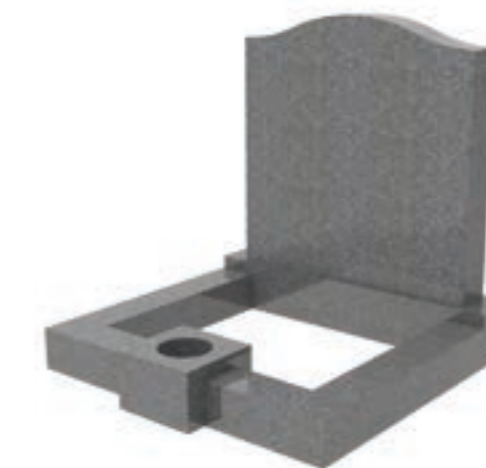

Egerton

Granite ogee top mini grave

Colour: Chinese Dark Grey
Finish: Polished
Size: 24" x 24"